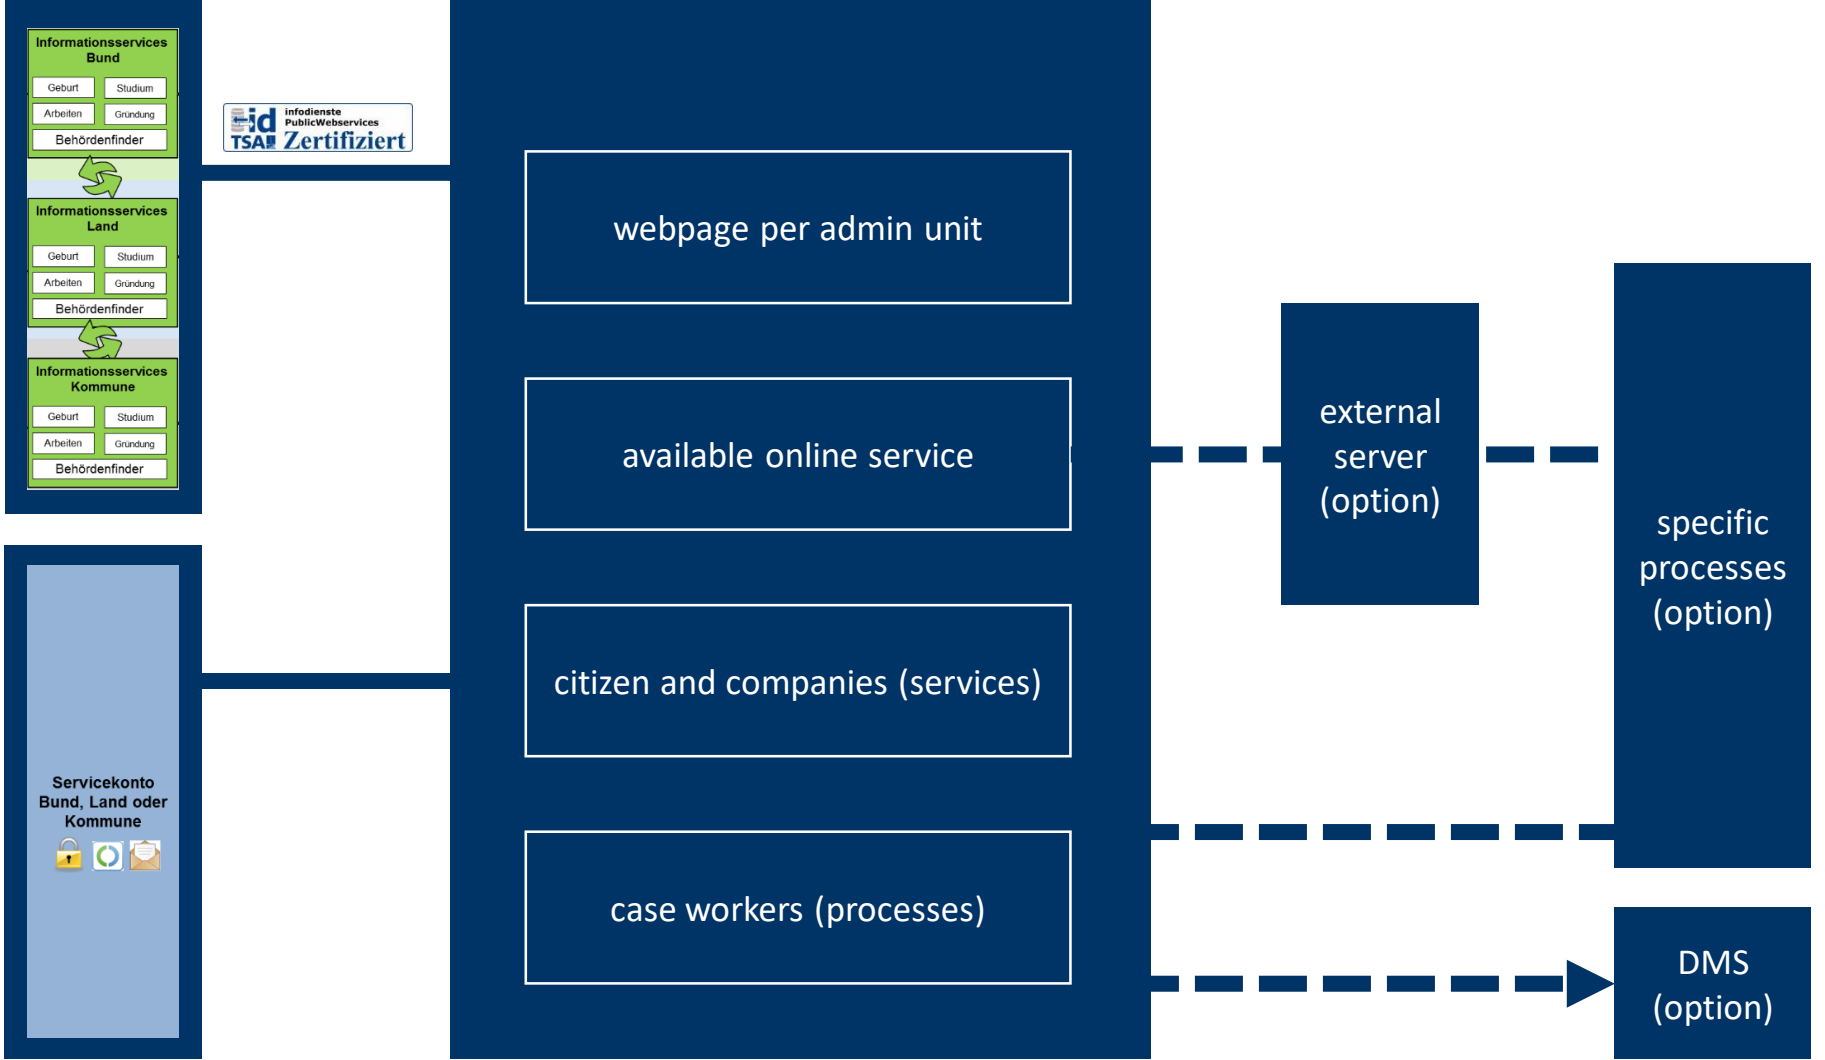

Basic elements in Germany

- Social market economy
 - freedom of association, tariff autonomy ect.
- Specific tariff commitments
 - which usually include a social pact
- Autonomy of social partners
 - no intervention of the state
- Principle of online acces, principle of trusted services...

Pilot Project Open Government Saalekreis

- Federal Ministry of the Interior
- 9 pilot municipalities in Germany
 - Project duration: until June 2019
 - Open Data and IT-Security

Open Government*

Public administration

- all information
- all news
- all applications
- all appointments
- all ...

User (private, company...)

- my information
- my news
- my applications
- my appointments
- my ...

Case worker

- update information
- update news
- work on applications
- arrange appointments
- ...