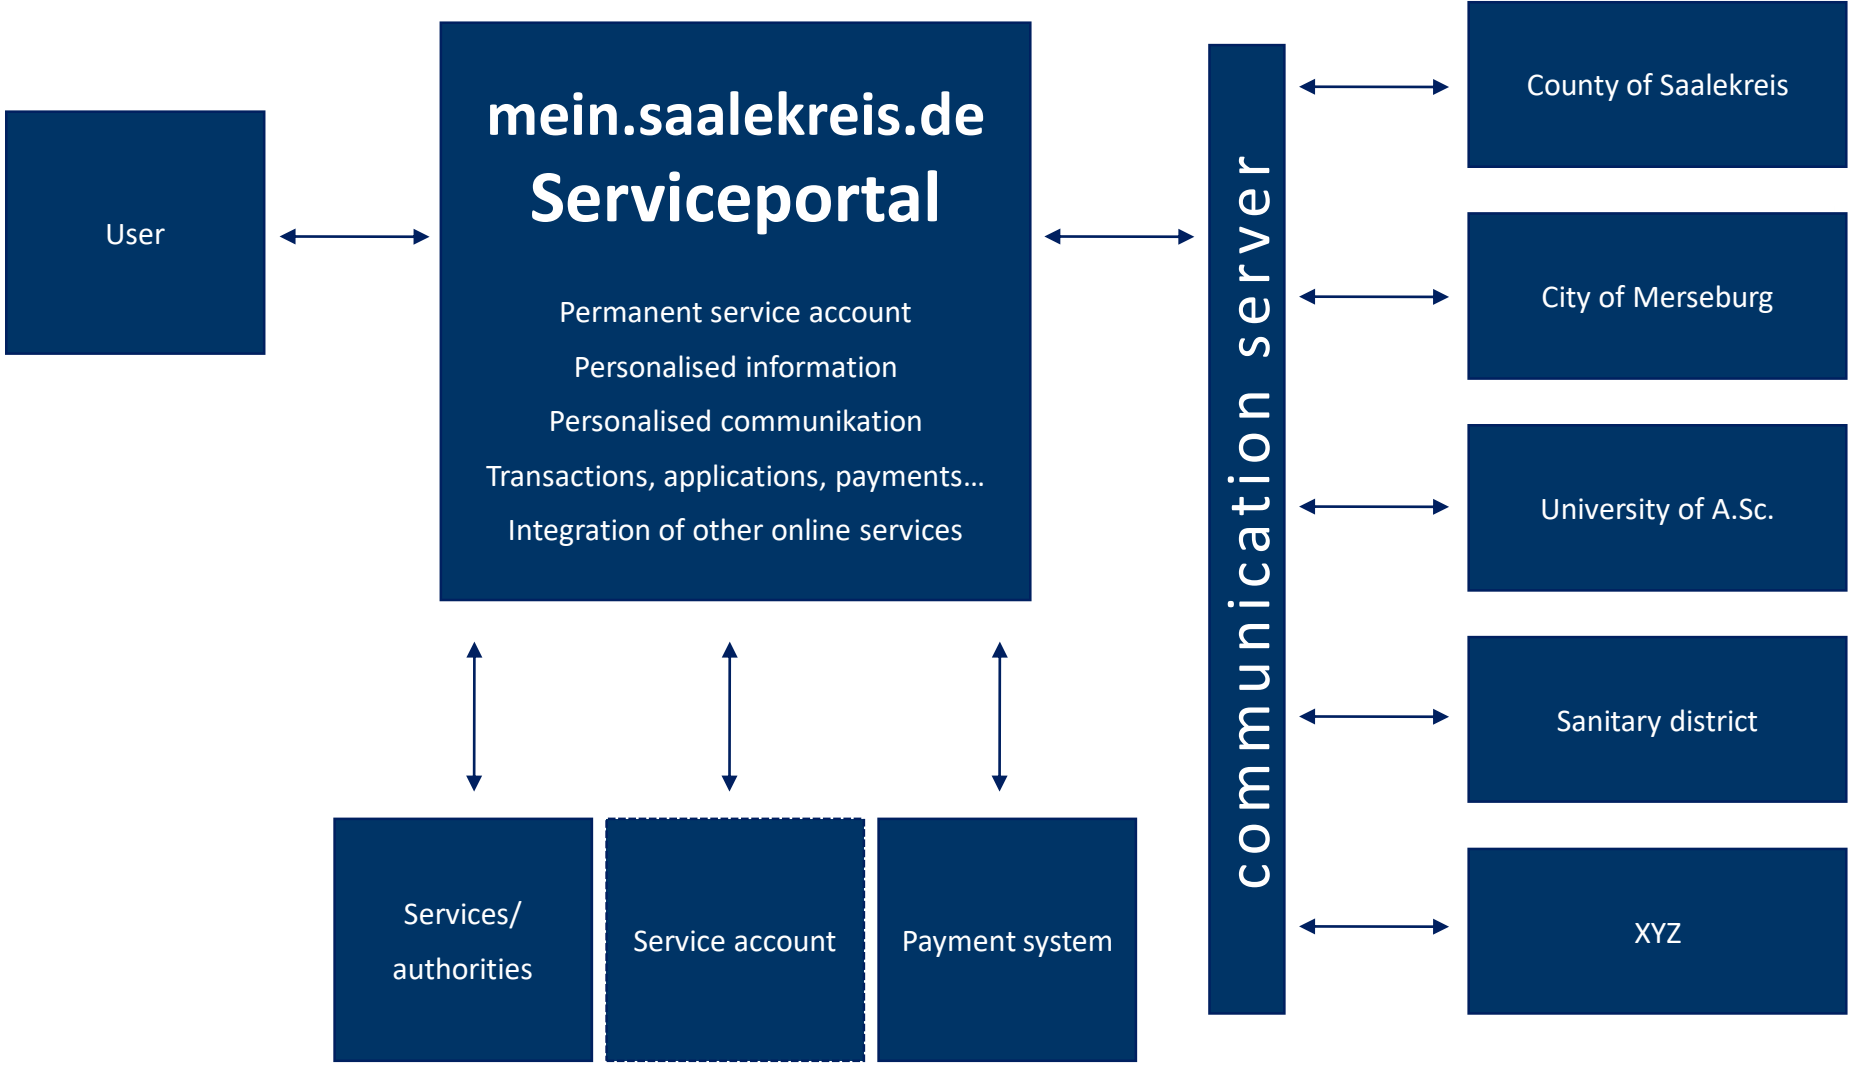

Pilot Project Open Government Saalekreis

- Federal Ministry of the Interior
- 9 pilot municipalities in Germany
 - Project duration: until June 2019
 - Open Data and IT-Security

Open Government*

Public administration

Offer Saalekreis

User

- my information
- my news
- my applications
- my appointments
- my ...

Case worker Saalekreis

Offer Merseburg

Case worker Merseburg

Offer University of A.Sc.

Case worker HoMe