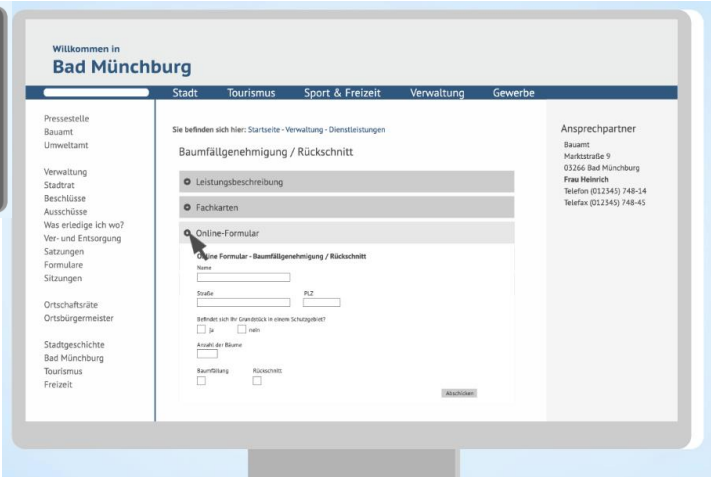

Pilot Project Open Government Saalekreis

- Federal Ministry of the Interior
- 9 pilot municipalities in Germany
 - Project duration: until June 2019
 - Open Data and IT-Security

Open Government*

Public administration

- all information
- all news
- all applications
- all appointments
- all ...

User (private, company...)

- my information
- my news
- my applications
- my appointments
- my ...

Case worker

- update information
- update news
- work on applications
- arrange appointments
- ...